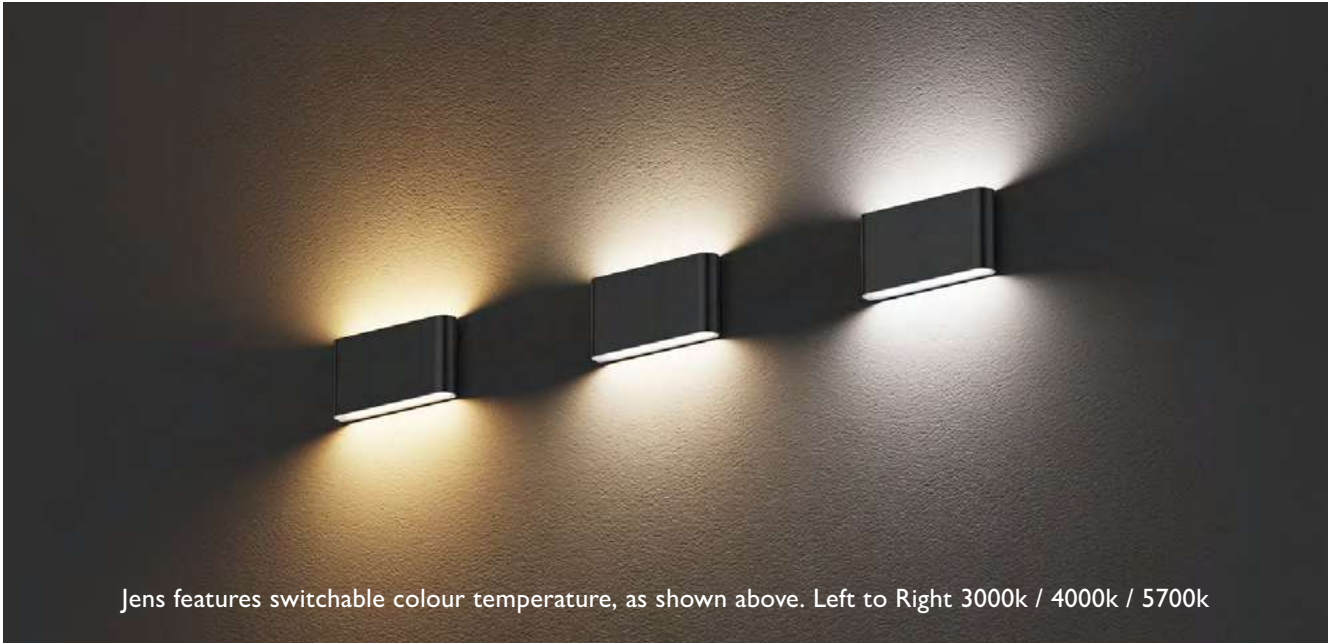

Jens features switchable colour temperature, as shown above. Left to Right 3000k / 4000k / 5700k

Switchable colour temperature (CCT)
3000k / 4000k / 5700k