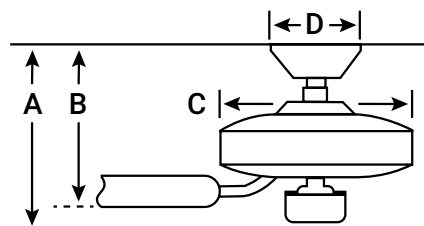

BLADE FINISH

Nickel
(side 1)

(side 2)

HANGING MEASUREMENTS

Min. Fixture Drop (from ceiling)	A: 29cm
Min. Blade Drop (from ceiling)	B: 23cm
Housing (width)	C: 25cm
Ceiling Canopy (width)	D: 20cm

AIR PERFORMANCE