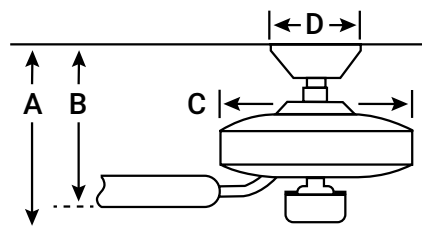

BLADE FINISH

HANGING MEASUREMENTS

Min. Fixture Drop (from ceiling)	A: 48cm
Min. Blade Drop (from ceiling)	B: 34cm
Housing (width)	C: 24cm
Ceiling Canopy (width)	D: 17cm

AIR PERFORMANCE

AIRFLOW Cubic ft. per minute on high	4915
POWER USAGE Watts on High (excludes lights)	54.7
AIRFLOW EFFICIENCY Cubic ft. per minute per Watt	90