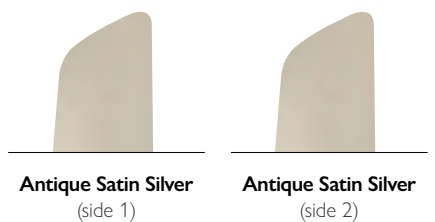

BLADE FINISH