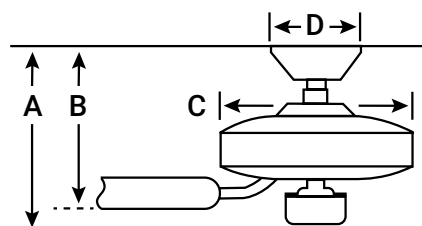

BLADE FINISH

HANGING MEASUREMENTS

Min. Fixture Drop (from ceiling)	A: 51cm
Min. Blade Drop (from ceiling)	B: 34cm
Housing (width)	C: 26cm
Ceiling Canopy (width)	D: 17cm

AIR PERFORMANCE

AIRFLOW Cubic ft. per minute on high	8897
POWER USAGE Watts on High (excludes lights)	32.2
AIRFLOW EFFICIENCY Cubic ft. per minute per Watt	237