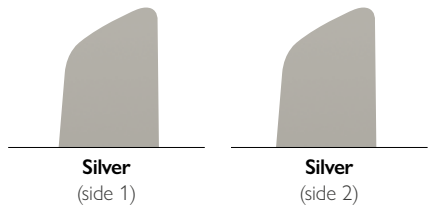

BLADE FINISH

HANGING MEASUREMENTS

Min. Fixture Drop (from ceiling)	A: 28cm
Min. Blade Drop (from ceiling)	B: 18cm
Housing (width)	C: 22cm
Ceiling Canopy (width)	D: 17cm

AIR PERFORMANCE

AIRFLOW Cubic ft. per minute on high	4048
POWER USAGE Watts on High (excludes lights)	53.8
AIRFLOW EFFICIENCY Cubic ft. per minute per Watt	75