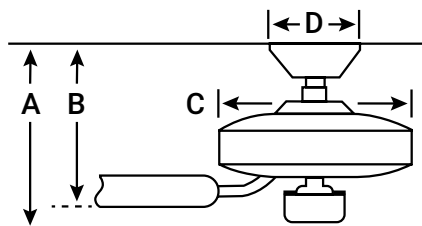

BLADE FINISH

HANGING MEASUREMENTS

Min. Fixture Drop (from ceiling)	A: 28cm
Min. Blade Drop (from ceiling)	B: 18cm
Housing (width)	C: 22cm
Ceiling Canopy (width)	D: 17cm

AIR PERFORMANCE

AIRFLOW Cubic ft. per minute on high	4048
POWER USAGE Watts on High (excludes lights)	53.8
AIRFLOW EFFICIENCY Cubic ft. per minute per Watt	75