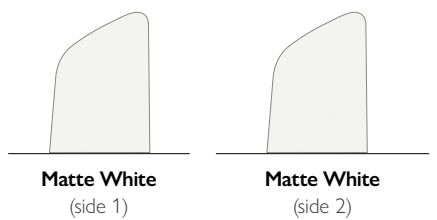

BLADE FINISH

HANGING MEASUREMENTS

Min. Fixture Drop (from ceiling)	A: 35cm
Min. Blade Drop (from ceiling)	B: 29cm
Housing (width)	C: 33cm
Ceiling Canopy (width)	D: 17cm

AIR PERFORMANCE

AIRFLOW Cubic ft. per minute on high	6609
POWER USAGE Watts on High (excludes lights)	75.2
AIRFLOW EFFICIENCY Cubic ft. per minute per Watt	82