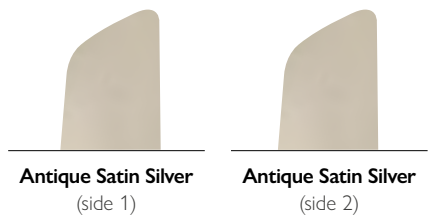

BLADE FINISH

HANGING MEASUREMENTS

Min. Fixture Drop (from ceiling)	A: 51cm
Min. Blade Drop (from ceiling)	B: 34cm
Housing (width)	C: 26cm
Ceiling Canopy (width)	D: 17cm

AIR PERFORMANCE

AIRFLOW Cubic ft. per minute on high	5603
POWER USAGE Watts on High (excludes lights)	27.3
AIRFLOW EFFICIENCY Cubic ft. per minute per Watt	165