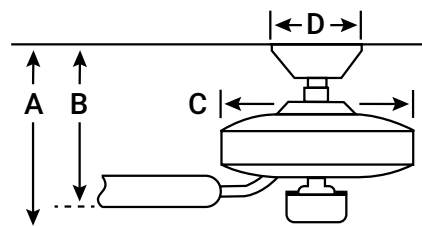

BLADE FINISH

HANGING MEASUREMENTS

Min. Fixture Drop (from ceiling)	A: 35cm
Min. Blade Drop (from ceiling)	B: 29cm
Housing (width)	C: 33cm
Ceiling Canopy (width)	D: 17cm

AIR PERFORMANCE

AIRFLOW Cubic ft. per minute on high	3939
POWER USAGE Watts on High (excludes lights)	56.8
AIRFLOW EFFICIENCY Cubic ft. per minute per Watt	74