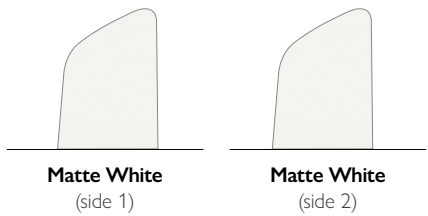

MOTOR FEATURES

- Motor Size/Type** 172mm x 12mm, AC
- Amps** 0.234 on High
- RPM (High/Low)** 247/123

BLADE SPECS

Blades (3) included	
Pitch	22°
Material	ABS

BLADE FINISH

HANGING MEASUREMENTS

Min. Fixture Drop (from ceiling)	A: 28cm
Min. Blade Drop (from ceiling)	B: 18cm
Housing (width)	C: 22cm
Ceiling Canopy (width)	