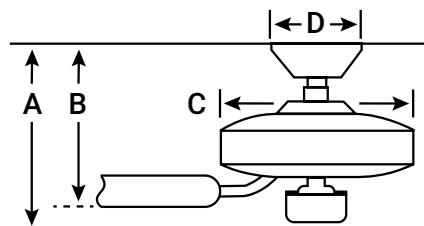

MOTOR FEATURES

- Motor Size/Type** 172mm x 12mm, AC
- Amps** 0.234 on High
- RPM (High/Low)** 247/123

BLADE SPECS

Blades (3) included	
Pitch	22°
Material	ABS

BLADE FINISH

HANGING MEASUREMENTS

Min. Fixture Drop (from ceiling)	A: 28cm
Min. Blade Drop (from ceiling)	B: 18cm
Housing (width)	C: 22cm
Ceiling Canopy (width)	