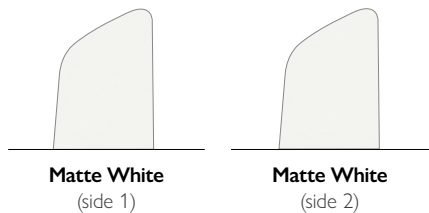

BLADE FINISH

HANGING MEASUREMENTS

Min. Fixture Drop (from ceiling)	A: 35cm
Min. Blade Drop (from ceiling)	B: 29cm
Housing (width)	C: 33cm
Ceiling Canopy (width)	D: 17cm

AIR PERFORMANCE

AIRFLOW Cubic ft. per minute on high	3939
POWER USAGE Watts on High (excludes lights)	56.8
AIRFLOW EFFICIENCY Cubic ft. per minute per Watt	74