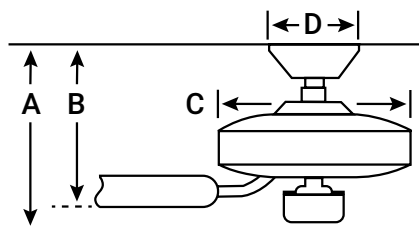

BLADE FINISH

HANGING MEASUREMENTS

Min. Fixture Drop (from ceiling)	A: 51cm
Min. Blade Drop (from ceiling)	B: 34cm
Housing (width)	C: 26cm
Ceiling Canopy (width)	D: 17cm

AIR PERFORMANCE

AIRFLOW Cubic ft. per minute on high	5603
POWER USAGE Watts on High (excludes lights)	27.3
AIRFLOW EFFICIENCY Cubic ft. per minute per Watt	165