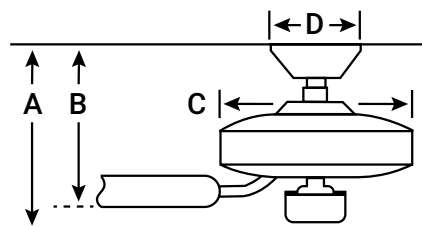

BLADE FINISH

HANGING MEASUREMENTS

Min. Fixture Drop (from ceiling)	A: 35cm
Min. Blade Drop (from ceiling)	B: 29cm
Housing (width)	C: 33cm
Ceiling Canopy (width)	D: 17cm

AIR PERFORMANCE

AIRFLOW Cubic ft. per minute on high	6609
POWER USAGE Watts on High (excludes lights)	75.2
AIRFLOW EFFICIENCY Cubic ft. per minute per Watt	82