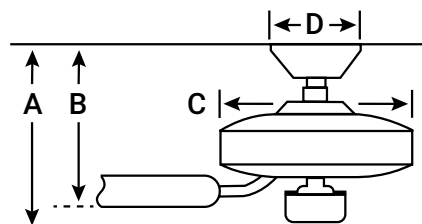

BLADE FINISH

Distressed Antique Gray (side 1)

Distressed Antique Gray (side 2)

HANGING MEASUREMENTS

Min. Fixture Drop (from ceiling)	A: 42cm
Min. Blade Drop (from ceiling)	B: 25cm
Housing (width)	C: 30cm
Ceiling Canopy (width)	D: 17cm