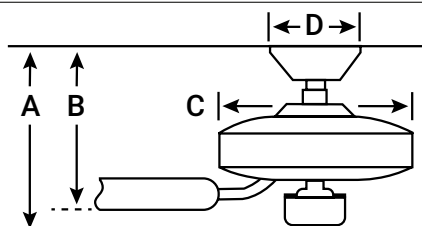

BLADE FINISH

Walnut
(side 1)

Walnut
(side 2)

HANGING MEASUREMENTS

Min. Fixture Drop (from ceiling)	A: 29cm
Min. Blade Drop (from ceiling)	B: 23cm
Housing (width)	C: 25cm
Ceiling Canopy (width)	D: 20cm

AIR PERFORMANCE