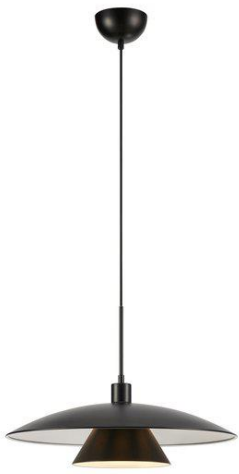

Cable	Black
Cable Length	30
Switch	N/A
Suspension	N/A
Bulbs included	Diod/LED
Pcs/export box	16
Designer	Markslöjd

DIONE Wall lamp

Article number	108419
Name	DIONE
Colour	Smoke , Antique brass
Material	Metal , Glass
Socket	E14
Number of Lights	1
Max Wattage	40W
Safety class	Class II
IP class	IP20
Dimensions	47.5 x 20 x 40

Cable	Transparent
Cable Length	200
Switch	ON/OFF
Suspension	Bracket
Bulbs included	Bulb not Included
Pcs/export box	2
Designer	Markslöjd

DIONE Wall lamp

Article number	108420
Name	DIONE
Colour	White , Black
Material	Metal , Glass
Socket	E14
Number of Lights	1
Max Wattage	40W
Safety class	Class II
IP class	IP20
Dimensions	47.5 x 20 x 40

Cable	Transparent
Cable Length	200
Switch	ON/OFF
Suspension	Bracket
Bulbs included	Bulb not Included
Pcs/export box	2
Designer	Markslöjd

MILLINGE Ceiling lamp

Article number	108430
Name	MILLINGE
Colour	White
Material	Metal
Socket	E27
Number of Lights	1
Max Wattage	40W
Safety class	Class I
IP class	IP20
Dimensions	50 x 50 x 340

Cable	Black textile
Cable Length	150
Switch	N/A
Suspension	Hook
Bulbs included	Bulb not Included
Pcs/export box	2
Designer	Markslöjd

MILLINGE Ceiling lamp

Article number	108431	Cable	Black textile
Name	MILLINGE	Cable Length	150
Colour	Black	Switch	N/A
Material	Metal	Suspension	Hook
Socket	E27	Bulbs included	Bulb not Included
Number of Lights	1	Pcs/export box	2
Max Wattage	40W	Designer	Markslöjd
Safety class	Class I		
IP class	IP20		
Dimensions	50 x 50 x 340		