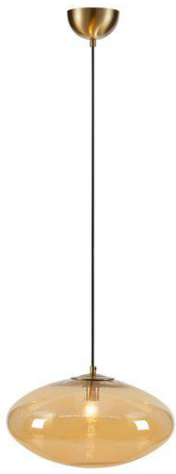

LOCUS Ceiling lamp

Article number	108441
Name	LOCUS
Colour	Amber , Brass
Material	Metal , Glass
Socket	E14
Number of Lights	1
Max Wattage	40W
Safety class	Class I
IP class	IP20
Dimensions	38 x 38 x 220

Cable	Black textile
Cable Length	150
Switch	N/A
Suspension	Hook
Bulbs included	Bulb not Included
Pcs/export box	2
Designer	Markslöjd