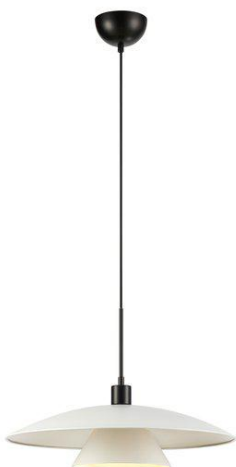

Cable	N/A
Cable Length	0
Switch	N/A
Suspension	Bracket
Bulbs included	Bulb not Included
Pcs/export box	4
Designer	Markslöjd

ETIENNE Plafond

Article number	108599
Name	ETIENNE
Colour	Chrome
Material	Metal , Glass
Socket	E14
Number of Lights	2
Max Wattage	40W
Safety class	Class I
IP class	IP21
Dimensions	25 x 25 x 17

Cable	Black
Cable Length	30
Switch	N/A
Suspension	N/A
Bulbs included	Diod/LED
Pcs/export box	16
Designer	Markslöjd

DIONE Wall lamp

Article number	108419
Name	DIONE
Colour	Smoke , Antique brass
Material	Metal , Glass
Socket	E14
Number of Lights	1
Max Wattage	40W
Safety class	Class II
IP class	IP20
Dimensions	47.5 x 20 x 40

Cable	Transparent
Cable Length	200
Switch	ON/OFF
Suspension	Bracket
Bulbs included	Bulb not Included
Pcs/export box	2
Designer	Markslöjd

DIONE Wall lamp

Article number	108420
Name	DIONE
Colour	White , Black
Material	Metal , Glass
Socket	E14
Number of Lights	1
Max Wattage	40W
Safety class	Class II
IP class	IP20
Dimensions	47.5 x 20 x 40

Cable	Transparent
Cable Length	200
Switch	ON/OFF
Suspension	Bracket
Bulbs included	Bulb not Included
Pcs/export box	2
Designer	Markslöjd

MILLINGE Ceiling lamp

Article number	108430
Name	MILLINGE
Colour	White
Material	Metal
Socket	E27
Number of Lights	1
Max Wattage	40W
Safety class	Class I
IP class	IP20
Dimensions	50 x 50 x 340