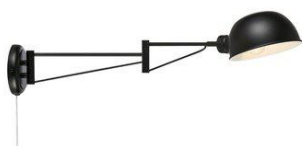

PORTLAND Wall lamp

Article number	108587
Name	PORTLAND
Colour	Black
Material	Metal
Socket	E27
Number of Lights	1
Max Wattage	40W
Safety class	Class II
IP class	IP20
Dimensions	76 x 17.5 x 15.5

Cable	Transparent
Cable Length	200
Switch	ON/OFF
Suspension	N/A
Bulbs included	Bulb not Included
Pcs/export box	4
Designer	Markslöjd