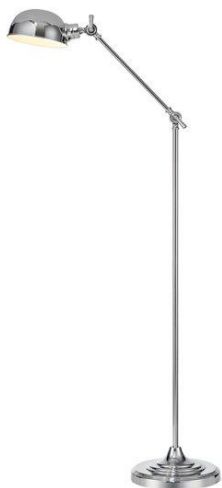

PORTLAND Floor

Article number	108585
Name	PORTLAND
Colour	Chrome
Material	Metal
Socket	E27
Number of Lights	1
Max Wattage	40W
Safety class	Class II
IP class	IP20
Dimensions	74.5 x 26 x 143

Cable	Transparent
Cable Length	200
Switch	ON/OFF
Suspension	N/A
Bulbs included	Bulb not Included
Pcs/export box	2
Designer	Markslöjd